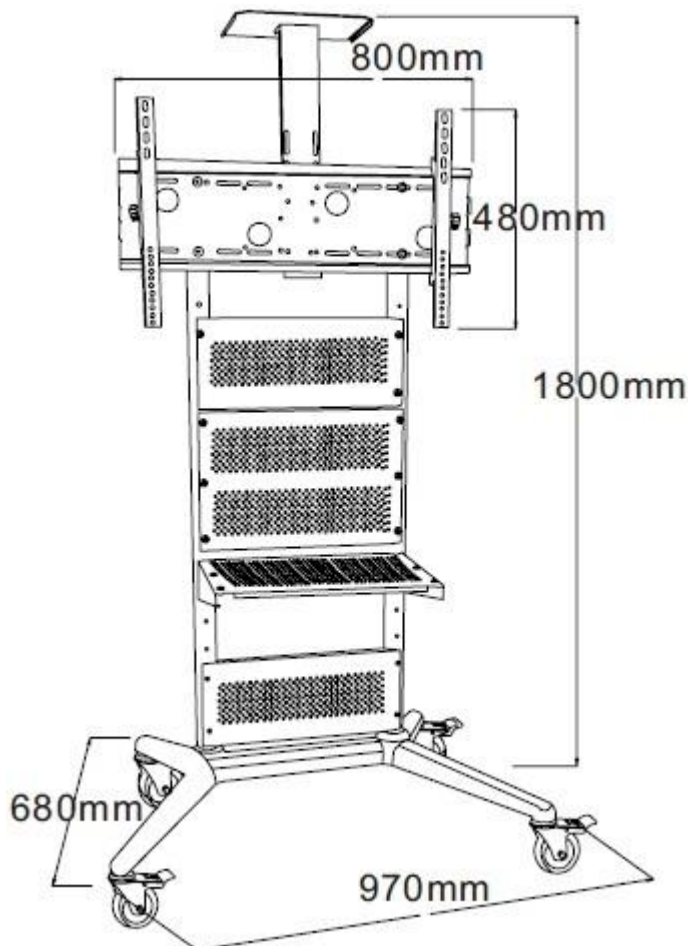

## TV trolley cart for display up to 84inch

TV trolley cart for display up to 84inch

Item NO.: **AVD940**

Classification: **TV stand with wheels**

Product size:

960\*670

Max loading 100kg

VESA 800\*400

For display up to 84inch

\*1670 mm