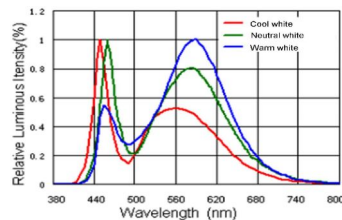

Relative Spectral Distribution

Product Specification

Model #	Power		Luminous Efficacy	Size		Cutout	Compatibility to Traditional Lamp
	Rated	System		Trim	Height		
72064S-085W03	3.0W	3.16W	240~260lm	Ø85mm	43mm	Ø64mm	25W G503 halogen bulb
72065S-090W05	5.0W	5.26W	400~425lm	Ø90mm	52mm	Ø65mm	40W PAR20 halogen bulb
72085S-110W07	7.0W	7.37W	560~600lm	Ø110mm	55mm	Ø85mm	45W G5.3 halogen bulb
72085S-110W09	9.0W	9.47W	720~780lm	Ø110mm	55mm	Ø85mm	60W PAR30 halogen bulb
72120S-140W20	20.0W	21.05W	1600~1700lm	Ø140mm	80mm	Ø120mm	90W PAR38 halogen bulb
72140S-160W24	24.0W	25.26W	1900~2000lm	Ø160mm	90mm	Ø140mm	100W PAR38 halogen bulb

NOTE: Customized model of various wattage with standard fixture could be provided subject to MOQ as may be specified in reply to trade enquiry.