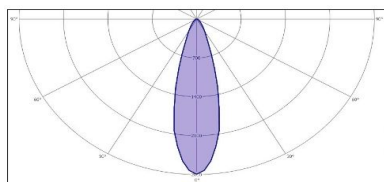

Typical Spectral Distribution