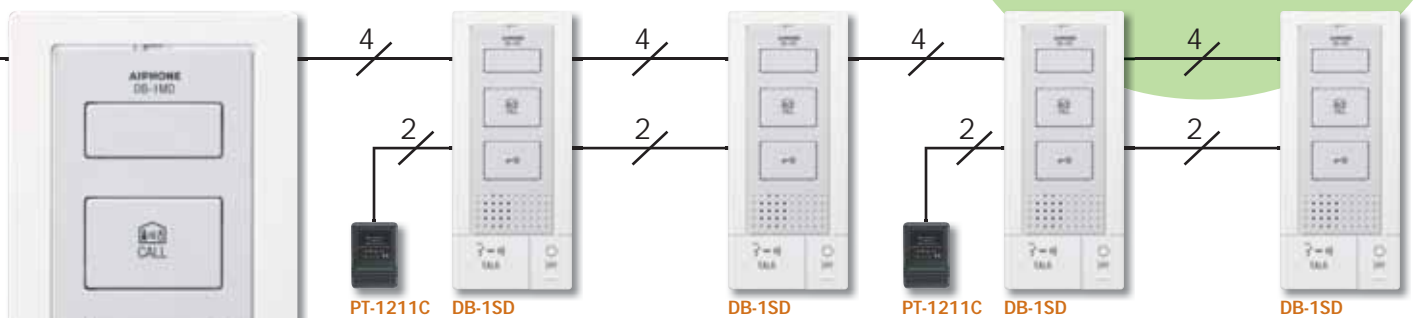

# Why the DB Series?

The DB Series is a superior and modern audio only entry system designed for new construction or to replace existing audio systems. Providing door entry security and room to room communication (internal & external), the DB Series is the practical solution for access control in the home or office!

## WIRING EXAMPLE\*

**ACCESS CONTROL** will keep people and assets safe inside a home or building.

**SUPERIOR SYSTEM** replaces existing audio systems with less wires and a larger capacity.

**DOOR STRIKE** draws power directly from door station so separate power supply and wire are not required.

**EASY TO INSTALL** using only 2 wires from the door station to the inside master station.

**ALL CALL** between inside master/sub stations provides room to room communication.

**HANDS-FREE** communication is great for home or office.

**CAPACITY** is 1 door station and up to 5 inside master/sub stations.

Up to 5 inside master & sub stations for room to room communication.

**COMPARISON CHART: Benefits of the DB SERIES vs. other Aiphone systems**