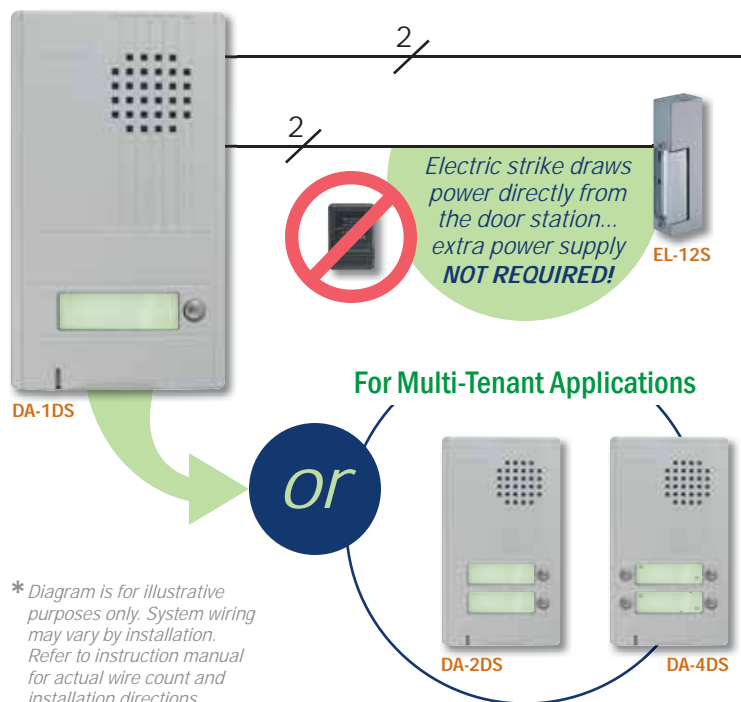

WIRING EXAMPLE*