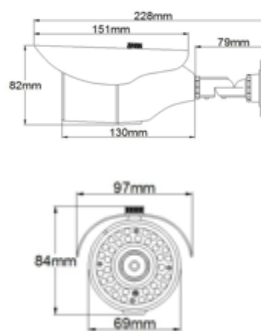

## 2.0MP AHD BULLET CAMERA WITH VARI-FOCAL

- 1/3" Sony Progressive Scan CMOS
- 2.8-12mm
- **Full HD 1080P**
- Video Transmission 300meters
- IR Range 25-35m
- 3D DNR,dWDR,ICR,BLC,HLC,ATW
- IP66

### ▲ PRODUCT SPECIFICATION

MODEL SAHD-713VF/1080S	
Image Sensor	1/3" CMOS Sensor
Signal System	PAL/NTSC
Min. Illumination	Color:0.1Lux @(F1.2,AGC ON),0 LUX with IR 0.0005Lux @(F1.4,AGC ON),0 Lux with IR
SN	>50db
Day & Night	ICR
Shutter Speed	PAL:1/50-1/5000 NTSC:1/60-1/60000
Wide Dynamic Range	dWDR,OFF/ON(Level 0-8)/Auto
Digital Noise Reduction	2D/3D
Lens	2.8-12mm
FOV	89° ~35°
IR Led	36 pcs
IR Wavelength	850nm
IR Range	25-35m
<b>IMAGE</b>	
Effective Resolution	<b>1920x1080</b>
Frame	PAL:25fps ,NTSC:30fps
White Balance	ATW/AWC-SET/Indoor/Outdoor/MANUAL
Gain	Level 0-15
Light Compensation	BLC/HLC/OFF
<b>VIDEO OUTPUT</b>	
Max Distance	>300m, 75-5
Output Interface	1ch HD Analogue
<b>GENERAL</b>	
Power Supply	DC12V±10%
Power Consumption	4.5W(Max)
Operating Temperature	-10°C~+55°C
Operating Humidity	0% - 85% RH
Ingress Protection	IP66
Approvals	CE/FCC
Material	Aluminium Alloy
Product Dimensions	Φ228 x 975 x 84mm
Product Weight	550g